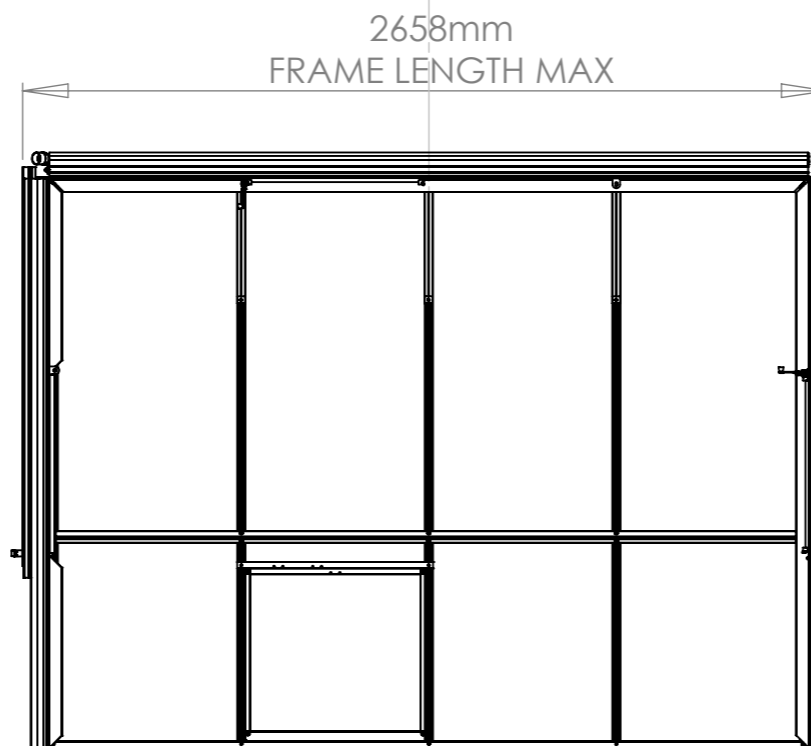

MIRROR LINE IF DOOR IS TO
BE FITTED ON THE RIDGHT GABLE

0 1000mm
SCALE: 1:25

REVISION	
The Greenhouse People Ltd © 2021	
TITLE: Hercules 6 x 8 LT	
MATERIAL: Aluminium	A3
WEIGHT:	SHEET 1 OF 1